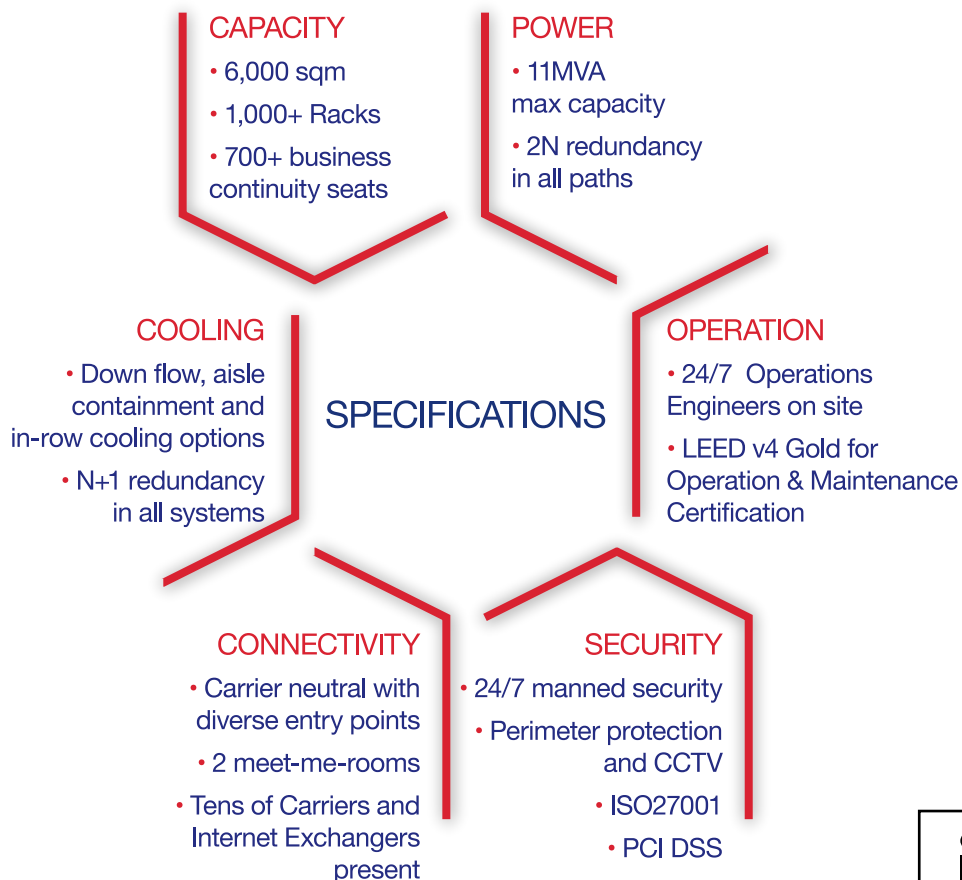

Athens-1, our very first data center, commenced operation in 2003. Since its launch, several expansions and upgrades have significantly increased its capacity maintaining the services it offers at the edge of technology. Athens-1 complies with LEED v4 Gold O+M specification for its green operation and maintenance.

Athens-2 was launched in 2015 and employs advanced technologies in a modular architecture. Built within our Data Center Campus in Athens, inherits the extended connectivity and the rigid security systems already in place. Athens-2 complies with LEED v4 Gold BD+C specification for green buildings and is certified by Uptime Institute at Tier III level.